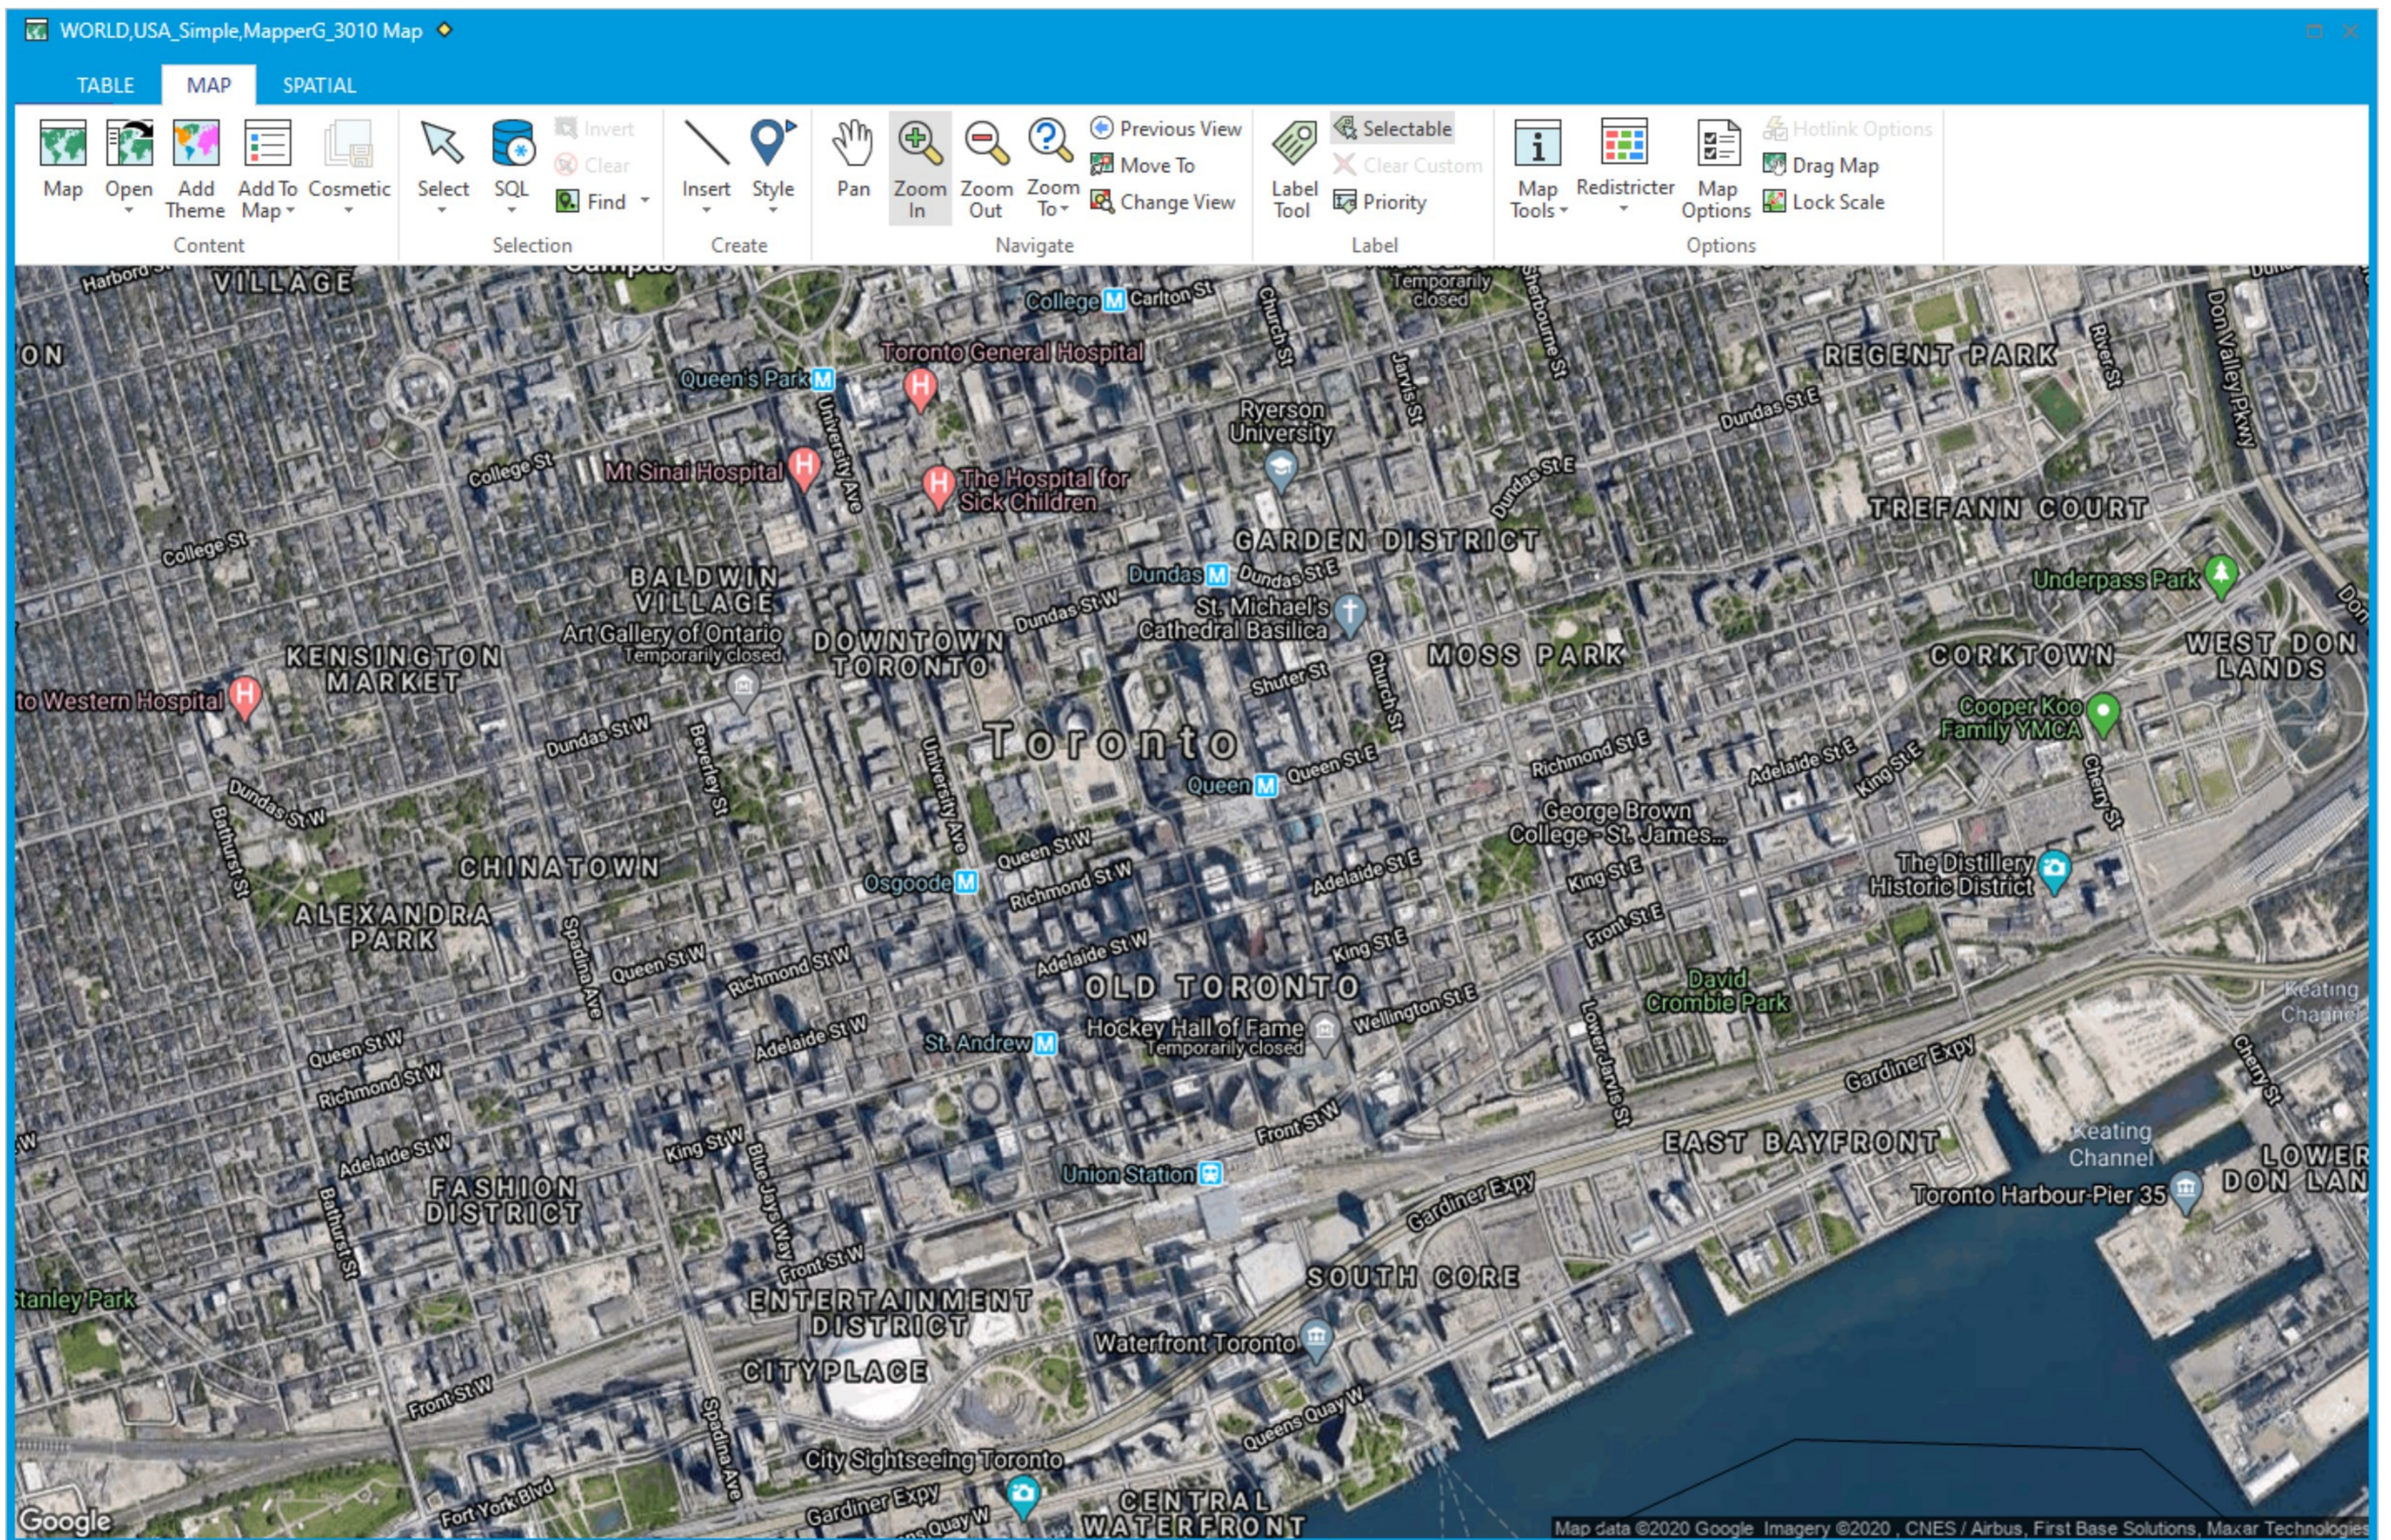

[Mapinfo Professional 10 Serial Number Access Code](#)